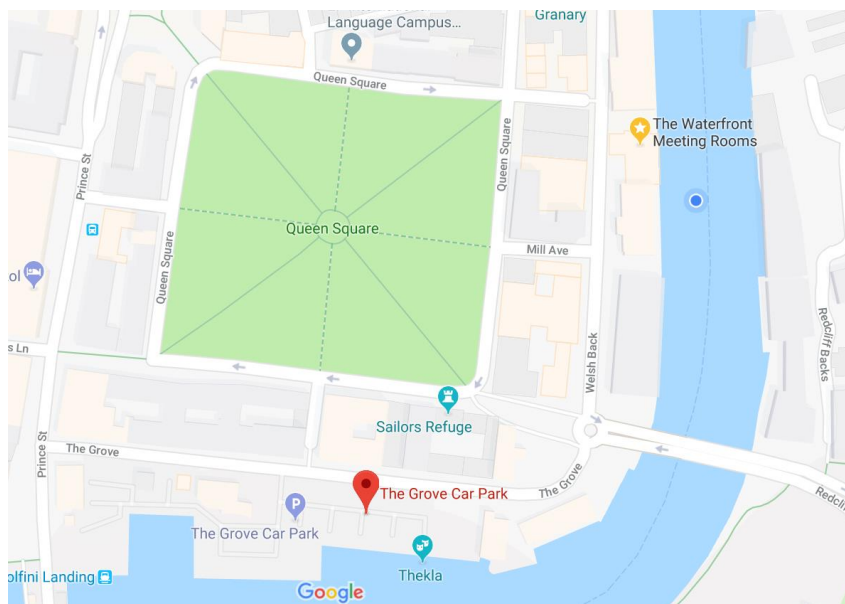

Car Park Information

NCP Car Park: Queen Charlotte Street

Sat Nav: Queen Charlotte Street, Bristol. BS1 4ES

This Car Park is less than a 5 minute walk to The Waterfront Meeting Rooms.

<https://www.ncp.co.uk/find-a-car-park/car-parks/bristol-queen-charlotte-street/>

The Grove Car Park: The Grove

Sat Nav: The Grove, Harbourside, Bristol. BS1 4RB

This Car Park is less than a 5 minute walk to The Waterfront Meeting Rooms.

<https://www.bristol.gov.uk/parking/the-grove-long-stay-car-park>

Wapping Wharf Car Park: Wapping Road

Sat Nav: Wapping Wharf, Wapping Road, Bristol. BS1 4RW

This carpark is a 5 minute walk to The Waterfront Meeting Rooms

<http://wappingwharf.co.uk/car-park>

NCP Car Park: Prince Street