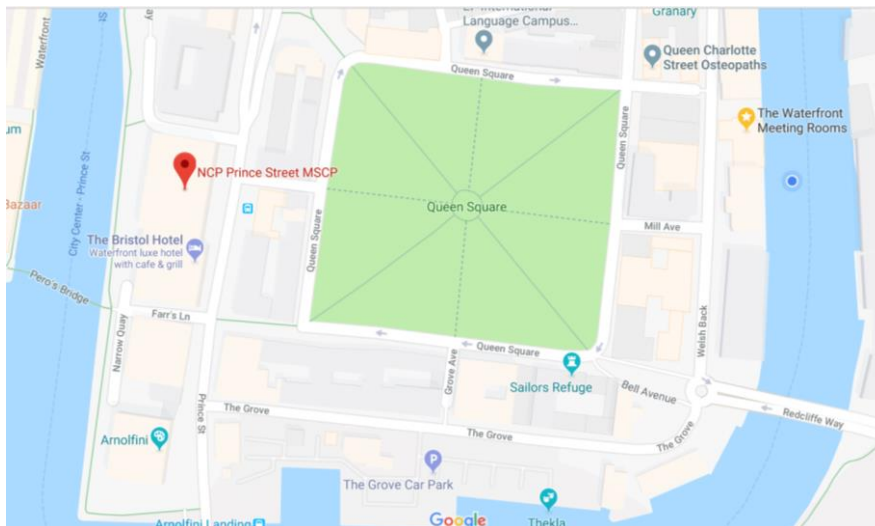

Car Park Information

NCP Car Park: Queen Charlotte Street

Sat Nav: Queen Charlotte Street, Bristol. BS1 4ES

This Car Park is less than a 5 minute walk to The Waterfront Meeting Rooms.

<https://www.ncp.co.uk/find-a-car-park/car-parks/bristol-queen-charlotte-street/>

The Grove Car Park: The Grove

Sat Nav: The Grove, Harbourside, Bristol. BS1 4RB

This Car Park is less than a 5 minute walk to The Waterfront Meeting Rooms.

<https://www.bristol.gov.uk/parking/the-grove-long-stay-car-park>

Wapping Wharf Car Park: Wapping Road

Sat Nav: Wapping Wharf, Wapping Road, Bristol. BS1 4RW

This carpark is a 5 minute walk to The Waterfront Meeting Rooms

<http://wappingwharf.co.uk/car-park>

NCP Car Park: Prince Street