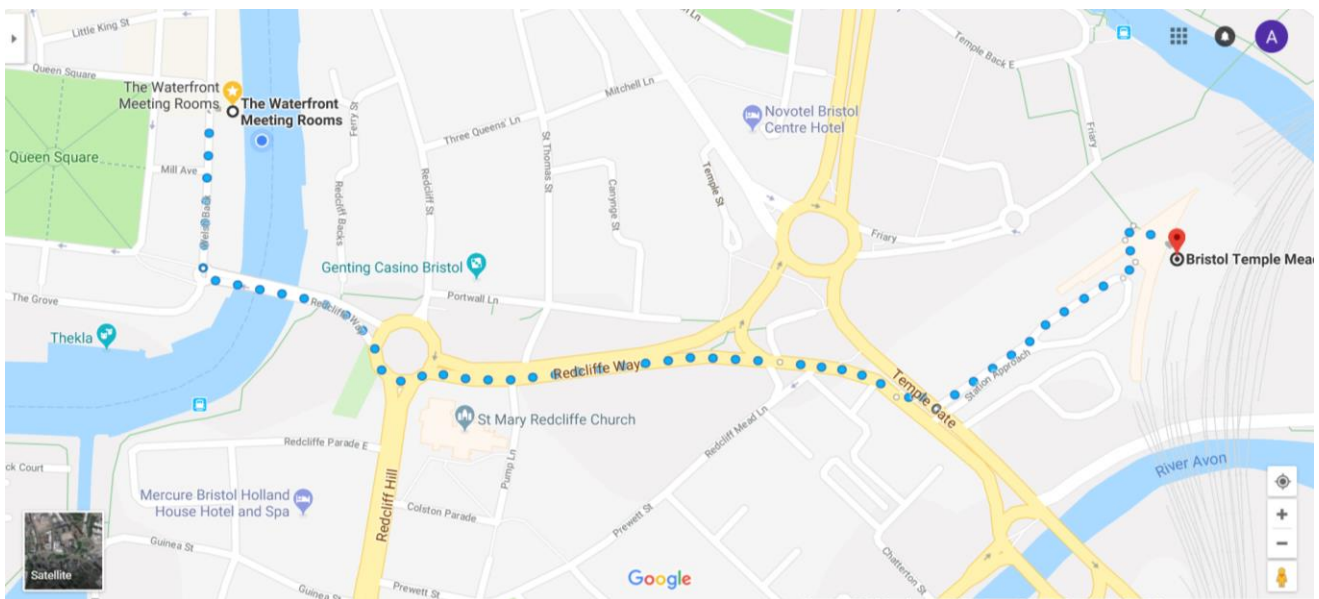

Train Information

There are 2 train stations in Bristol. The closest train station to The Waterfront Meeting Rooms is Bristol Temple Meads (Bristol Parkway is approximately 25 minutes away by Taxi).

Bristol Temple Meads is approximately a 10 minute walk or 3 minute taxi ride away.